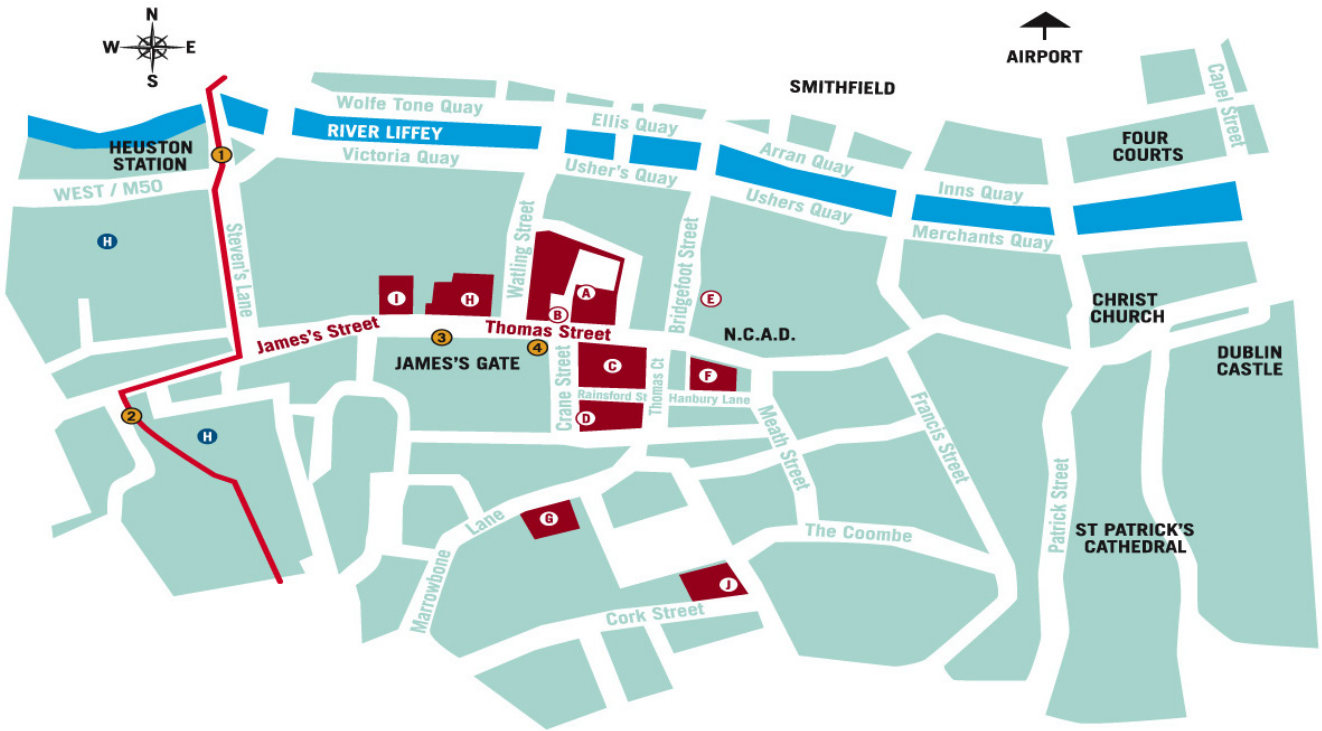

# THE DIGITAL HUB LOCATION MAP

## MAP KEY

- |                                 |  |
|---------------------------------|--|
| <b>H</b> HOSPITAL               | <b>A</b> DIGITAL DEPOT                 |
| <b>1</b> LUAS (HEUSTON STATION) | <b>B</b> ONEFIVESEVEN                  |
| <b>2</b> LUAS (JAMES'S STREET)  | <b>C</b> 10-13 THOMAS STREET           |
| <b>3</b> BUS (51B/C, 78A, 206)  | <b>D</b> DIGITAL EXCHANGE              |
| <b>4</b> CITY TOURS BUS STOP    | <b>E</b> PUBLIC CAR PARK               |
| <b>—</b> LUAS LINE              | <b>F</b> 4 ST. CATHERINES LANE WEST    |
|                                 | <b>G</b> EBLANA HOUSE, MARROWBONE LANE |
|                                 | <b>H</b> 101-103 JAMES'S STREET        |
|                                 | <b>I</b> 108 JAMES'S STREET            |
|                                 | <b>J</b> THE GUILD, CORK STREET        |